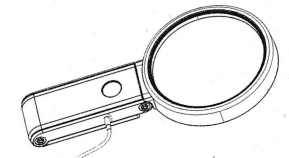

### Usage diagram :

① Handheld

② Desktop

③ fixed scales

### Features Introduction :

1. The power switch is adjustable in three levels: the first press 5LED lights work, pressing a second time 2UV lights work, the third is 1LED light work which nearby the double lens, the fourth is off the lights.
2. (1) It can be used with external power supply, when use external power supply, the built-in batteries will automatically disconnect. Input: AC100-250 V, 50/60 Hz Output: DC5 V, 500 mA  
(2) The built-in batteries are three AAA batteries, if use built-in battery power, just unplug the external power plug.
3. Base with laser marked both inches and centimeters, Min. Scale Division: 0.5mm and 1/16inch, easily measure small threads and intricate details.