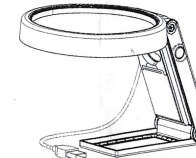

TH-7018-C

MULTIFUNCTION HANDHELD MAGNIFIER

AC/DC power supply interchange

Size:245X128X26mm Lens magnification:3.5X/25X

- This product has the amplification function, assist in observing the object.
- 5LED lights and 2UV lights around the lens, and 1LED light nearby double lens, switch lights as need.
- High power double lens, it can be used for viewing tiny objects, electronic maintenance, antique, appreciation, science education and so on.
- Magnifier foldable, can be used in a variety of ways, the usage is illustrated below.

Notes:

1. Please use soft cotton cloth to wipe lens, so as not to scratch the lens.
2. Please do not place the magnifying glass on the direct sunlight position to avoid fire.
3. Please do not use a magnifying glass to look directly at the sun.

This product has been applied for patent, counterfeiting will be prosecuted
Patent application no: 201930488096. 4

Use for:

Model making, stamp collecting, embroidery, antique, biological observation, reading, observation of electronic components, etc.

Usage diagram :

② Desktop

Features Introduction :

1. The power switch is adjustable in three levels: the first press 5LED lights work, pressing a second time 2UV lights work, the third is 1LED light work which nearby the double lens, the fourth is off the lights.
2. (1) It can be used with external power supply, when use external power supply, the built-in batteries will automatically disconnect. Input: AC100-250 V, 50/60 Hz Output: DC5 V, 500 mA
  (2) The built-in batteries are three AAA batteries, if use built-in battery power, just unplug the external power plug.
3. Base with laser marked both inches and centimeters, Min. Scale Division: 0.5mm and 1/16inch, easily measure small threads and intricate details.

▲ WARNING