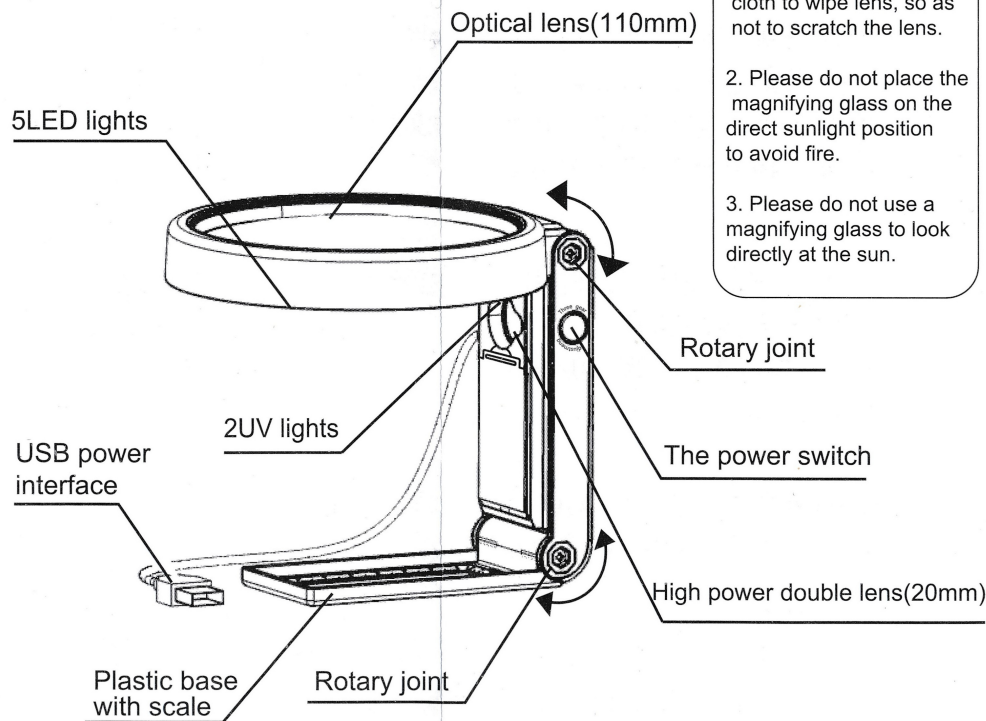

## MULTIFUNCTION HANDHELD MAGNIFIER

**AC/DC power supply interchange**

Size:245X128X26mm Lens magnification:3.5X/25X

- This product has the amplification function, assist in observing the object.
- 5LED lights and 2UV lights around the lens, and 1LED light nearby double lens, switch lights as need.
- High power double lens, it can be used for viewing tiny objects, electronic maintenance, antique, appreciation, science education and so on.
- Magnifier foldable, can be used in a variety of ways, the usage is illustrated below.

### Features Introduction :

1. The power switch is adjustable in three levels: the first press 5LED lights work, pressing a second time 2UV lights work, the third is 1LED light work which nearby the double lens, the fourth is off the lights.
2. (1) It can be used with external power supply, when use external power supply, the built-in batteries will automatically disconnect. Input: AC100-250 V, 50/60 Hz Output: DC5 V, 500 mA  
(2) The built-in batteries are three AAA batteries, if use built-in battery power, just unplug the external power plug.
3. Base with laser marked both inches and centimeters, Min. Scale Division: 0.5mm and 1/16inch, easily measure small threads and intricate details.