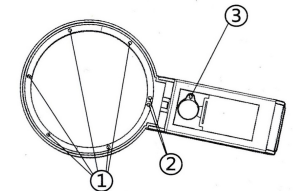

### Usage diagram :

① Handheld

② Desktop

③ fixed scales

### Features Introduction :

1. The power switch is adjustable in three levels: the first press 5LED lights work, pressing a second time 2UV lights work, the third is 1LED light work which nearby the double lens, the fourth is off the lights.
2. (1) It can be used with external power supply, when use external power supply, the built-in batteries will automatically disconnect. Input: AC100-250 V, 50/60 Hz Output: DC5 V, 500 mA  
(2) The built-in batteries are three AAA batteries, if use built-in battery power, just unplug the external power plug.
3. Base with laser marked both inches and centimeters, Min. Scale Division: 0.5mm and 1/16inch, easily measure small threads and intricate details.