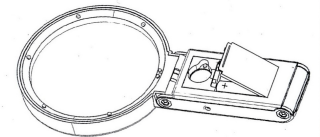

### Usage diagram :

① Handheld

② Desktop

③ fixed scales

### Features Introduction :

1. The power switch is adjustable in three levels: the first press 5LED lights work, pressing a second time 2UV lights work, the third is 1LED light work which nearby the double lens, the fourth is off the lights.
2. (1) It can be used with external power supply, when use external power supply, the built-in batteries will automatically disconnect. Input: AC100-250 V, 50/60 Hz Output: DC5 V, 500 mA  
(2) The built-in batteries are three AAA batteries, if use built-in battery power, just unplug the external power plug.
3. Base with laser marked both inches and centimeters, Min. Scale Division: 0.5mm and 1/16inch, easily measure small threads and intricate details.